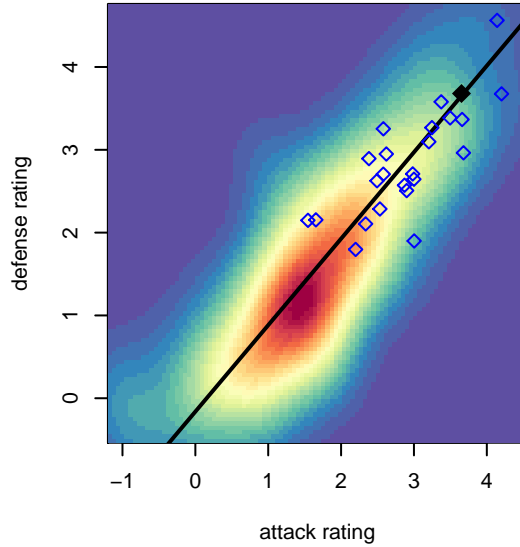

## Eastside FC Red G99

Eastside FC  
 Preston, WA  
 G99 total strength=1858  
 attack=38.56 defense=39.63  
 fall league = RCL G99 Div 1

alt names used:  
 EFCG 99 Red (WA) (FWRL)  
 EASTSIDE FC G99 RED (WA)  
 EASTSIDE FC G99 RED (WA)  
 Eastside FC G99 Red  
 Eastside FC 99 Red  
 Eastside FC G99 Red A  
 Eastside FC G99 Red A

**attack and defense variance (black dot)  
relative to other teams  
and top 10 in region**

**attack and defense rating  
relative to others at age  
and all opponents in last 13 months**

**Performance relative to 13 month average**