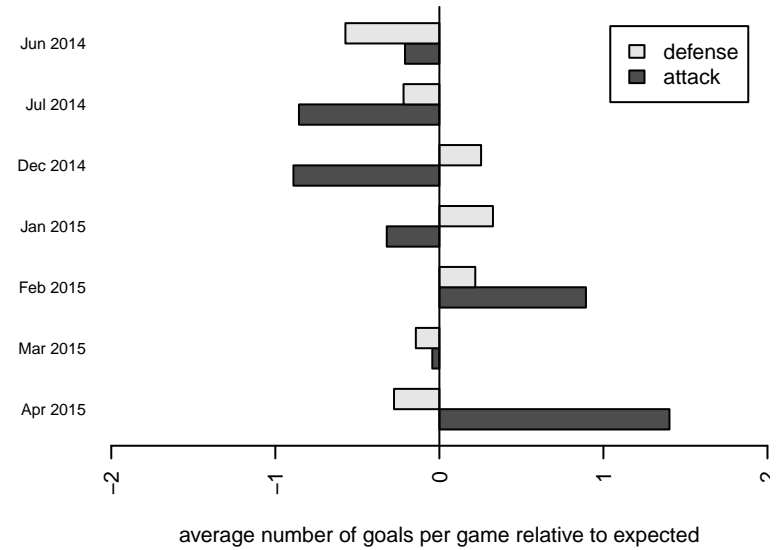

Performance relative to 13 month average