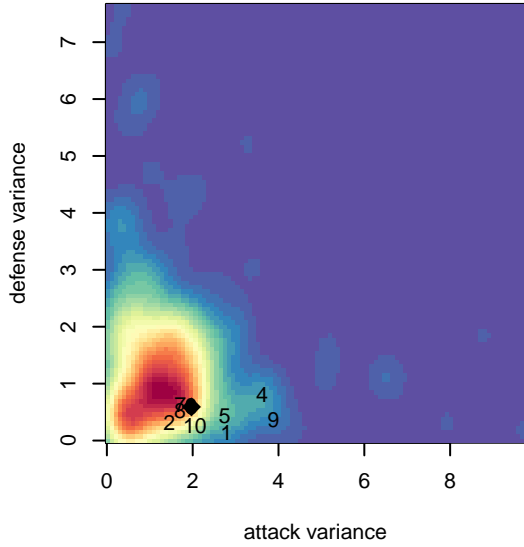

## Eastside FC Red G99

Eastside FC  
 Preston, WA  
 G99 total strength=1858  
 attack=38.56 defense=39.63  
 fall league = RCL G99 Div 1

alt names used:  
 EFCG 99 Red (WA) (FWRL)  
 EASTSIDE FC G99 RED (WA)  
 EASTSIDE FC G99 RED (WA)  
 Eastside FC G99 Red  
 Eastside FC 99 Red  
 Eastside FC G99 Red A  
 Eastside FC G99 Red A

**attack and defense variance (black dot)  
relative to other teams  
and top 10 in region**

**attack and defense rating  
relative to others at age  
and all opponents in last 13 months**

**Performance relative to 13 month average**