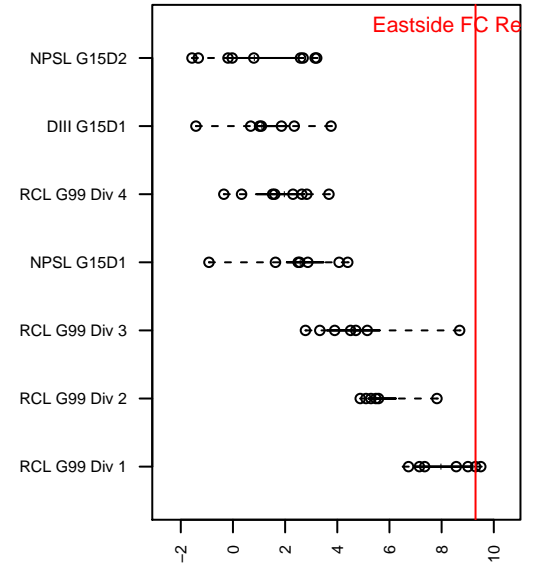

## Eastside FC Red G99

Eastside FC  
 Preston, WA  
 G99 total strength=1858  
 attack=38.56 defense=39.63  
 fall league = RCL G99 Div 1

alt names used:  
 EFCG 99 Red (WA) (FWRL)  
 EASTSIDE FC G99 RED (WA)  
 EASTSIDE FC G99 RED (WA)  
 Eastside FC G99 Red  
 Eastside FC 99 Red  
 Eastside FC G99 Red A  
 Eastside FC G99 Red A

**attack and defense variance (black dot)  
relative to other teams  
and top 10 in region**

**attack and defense rating  
relative to others at age  
and all opponents in last 13 months**

**Performance relative to 13 month average**