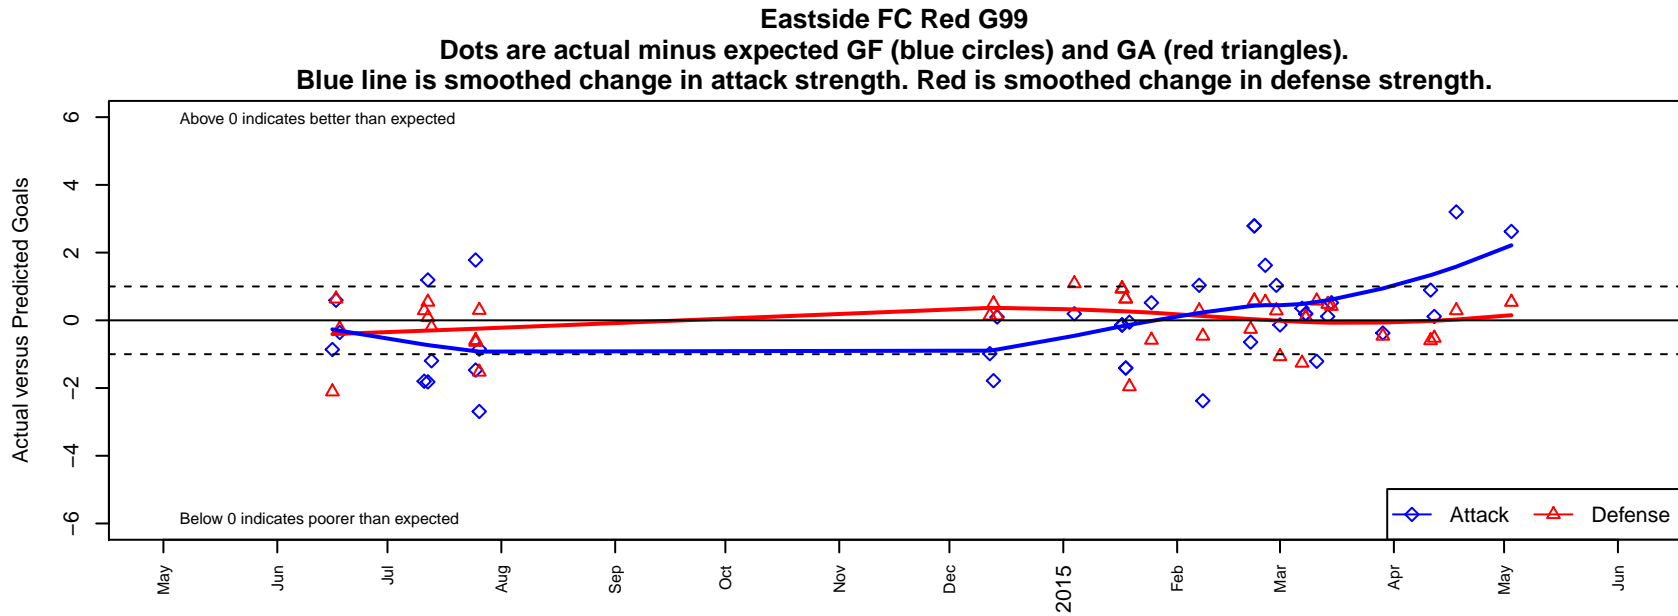

## Eastside FC Red G99

Eastside FC  
 Preston, WA  
 G99 total strength=1858  
 attack=38.56 defense=39.63  
 fall league = RCL G99 Div 1

alt names used:  
 EFCG 99 Red (WA) (FWRL)  
 EASTSIDE FC G99 RED (WA)  
 EASTSIDE FC G99 RED (WA)  
 Eastside FC G99 Red  
 Eastside FC 99 Red  
 Eastside FC G99 Red A  
 Eastside FC G99 Red A

**attack and defense variance (black dot)  
relative to other teams  
and top 10 in region**

**attack and defense rating  
relative to others at age  
and all opponents in last 13 months**

**Performance relative to 13 month average**